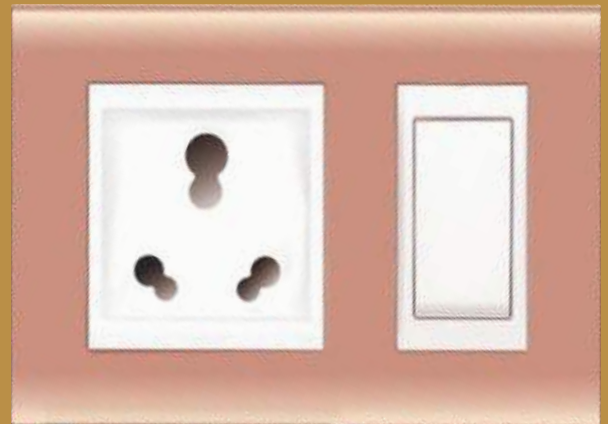

16A. SWITCH / UNI. SOCKET

SWITCH SOCKET COMBINED (3-IN-1)

SKS-116	16A. 1-Way Switch	72.00	10
SKS-117	16A. 2-Way Switch	81.00	10
SKS-118	16A/16A. Uni Socket (with Safety Shutter)	81.00	10

SKS-119	6A/16A. Switch Socket Combined (with Safety Shutter)	144.00	5
---------	--	--------	---

Electrical switches

JASH

CODE DESCRIPTION RATE PKG.

TEL. JACK / TV. SOCKET

SKS-107	TV Antenna Socket	36.00	20
SKS-108	Mini Tel. Jack	54.00	10

32A. D.P. / DURA BELL PUSH

SKS-114	32A. D.P. Switch	144.00	10
SKS-115	Dura Bell Push (with Indicator)	72.00	10

SWITCH SOCKET COMBINED (5-IN-1)

SKS-120	6A/16A. Switch Socket Combined with Fuse & Neon (with Safety Shutter)	180.00	5
---------	--	--------	---

JASH Electrical switches

CODE | PRODUCT DESCRIPTION | RATE | PKG.