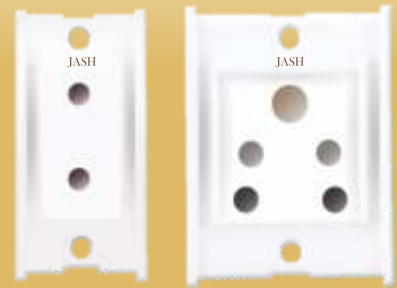

Captivating & Beautiful

PRICE LIST
w.e.f. 01-11-2012

JASH

Electrical switches

CODE DESCRIPTION RATE PKG.

CODE DESCRIPTION RATE PKG.

6A. SWITCHES

6A. SOCKET / INDICATOR

SKS-101	6A. 1 Way Switch	21.00	20
SKS-102	6A. 2 Way Switch	27.00	20
SKS-103	Bell Push Switch	27.00	20
SKS-104	Neon Indicator	27.00	20

SKS-105	2 Pin Socket	27.00	20
SKS-106	2-IN-1 Socket	36.00	10

DIMMER / FAN REGULATOR

Suitable for 6 A. / 16 A. (5-in-1) Switch Socket Combined with fuse & Neon

Available colour in cover plate :

REGULAR : White, Grey, Ivory Gold
METALLIC : Gold, Silver, Copper, Green
2 TONE : Blue to Black, Burgundy to Black, Green to Black
WOOD FINISH : Italian Wood